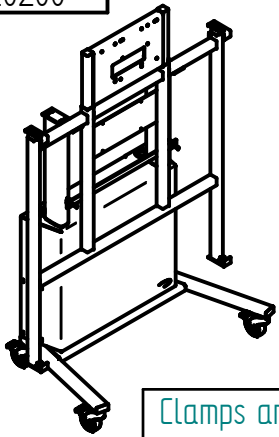

EFE0200

Clamps are adjustable by +200mm

Adjustable height: