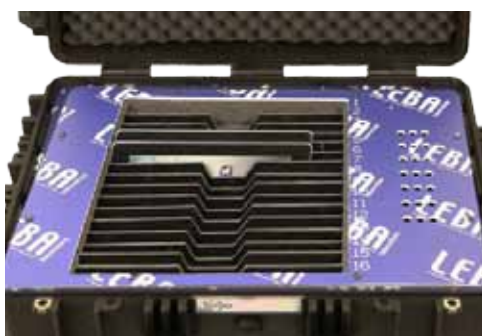

# NoteCase Bergen

Case size	Space for tablets	Tablet type	Max tablet size. incl. connector	Sync / Charge
Medium	15/16	tablets	260 x 230 x 17 mm	NoteCharge Lite

## Charge 15 tablets/16 iPads quickly and efficiently!

- NoteCase is a robust medium-sized portable case easy to move around, designed for 16 iPads, but fits all USB chargeable tablets of a similar design.
- Supplied with NoteCharge Lite, the cases provide charging and secure storage for up to 15 tablets/16 iPads.
- Charging at maximum power (2,1 Amp. per USB port) ensures a fast charge and protects tablet batteries.
- Tested for temperature rise limits in different conditions while charging with closed lid – the test report can be supplied upon request.
- CE certified, Danish design – manufactured in Europe.

## Specifications

Length: 627 mm  
 Height: 292 mm  
 Depth: 475 mm  
 Weight: 10 kg

NoteCase is designed for tablets in which the connection sits either on the long or the short side.  
 Max. diameter for padlock: 9 mm  
 NoteCase comes with wheels and telescopic handle