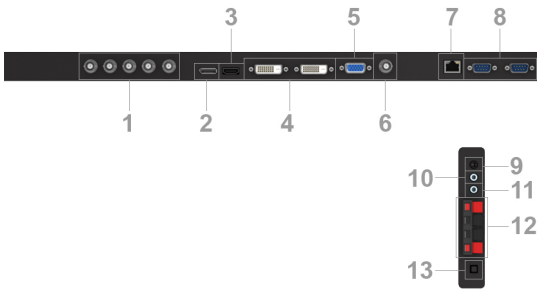

1. RGB/HV IN [R, G, B, H, V] (BNC)
2. DISPLAYPORT connector
3. HDMI connector
4. DVI connector (DVI-D)
5. VGA IN (mini D-Sub 15 pin)
6. VIDEO1 IN connector (BNC)
7. LAN port (RJ-45)
8. RS-232C (D-Sub 9 pin)
9. REMOTE IN (Black)
10. AUDIO OUT (Blue)
11. AUDIO IN 1 (Blue)
12. EXTERNAL SPEAKER TERMINAL
13. Internal/External speaker switch